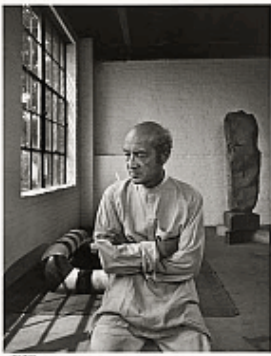

NPG.2012.77.80

ANDY WARHOL

by Yousuf Karsh
1979

Gelatin silver print

Image: 49.6 x 39.8 cm (19 1/2 x 15 11/16")

Sheet: 50.3 x 40.5 cm (19 13/16 x 15 15/16")

Mount: 55.9 x 45.8 cm (22 x 18 1/16")

National Portrait Gallery, Smithsonian Institution; gift of Estrellita Karsh
in memory of Yousuf Karsh

NPG.2012.77.102

ISAMU NOGUCHI

by Yousuf Karsh
1980

Gelatin silver print

Image: 28 x 21.6 cm (11 x 8 1/2")

Sheet: 35.3 x 27.6 cm (13 7/8 x 10 7/8")

Mount: 40.7 x 33 cm (16 x 13")

National Portrait Gallery, Smithsonian Institution; gift of Estrellita Karsh
in memory of Yousuf Karsh