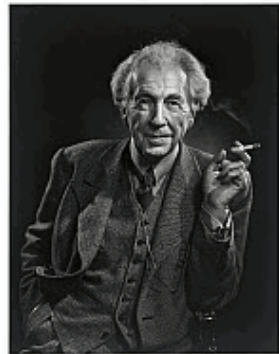

by Yousuf Karsh

1945

Gelatin silver print

Image: 28 x 21.6 cm (11 x 8 1/2")

Sheet: 65.2 x 27.4 cm (25 11/16 x 10 13/16")

Mount: 40.7 x 33.1 cm (16 x 13 1/16")

National Portrait Gallery, Smithsonian Institution; gift of Estrellita Karsh
in memory of Yousuf Karsh

NPG.2012.77.4

FRANK LLOYD WRIGHT

by Yousuf Karsh

1945

Gelatin silver print

Image: 36.4 x 28 cm (14 5/16 x 11")

Sheet: 50.2 x 40.5 cm (19 3/4 x 15 15/16")

Mount: 55.8 x 45.8 cm (21 15/16 x 18 1/16")