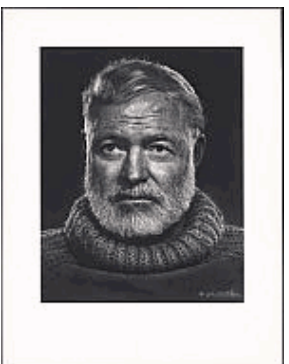

ERNEST HEMINGWAY

by Yousuf Karsh

1957

Gelatin silver print

Image: 24 x 19.1 cm. (9 7/16 x 7 1/2")

Sheet: 33.8 x 26.2 cm. (13 5/16 x 10 5/16 in.)

National Portrait Gallery, Smithsonian Institution

NPG.99.49