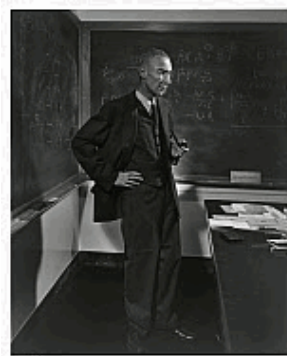

J. ROBERT OPPENHEIMER

by Yousuf Karsh
1956

Gelatin silver print

Image: 31.6 x 25.5 cm (12 7/16 x 10 1/16")

Sheet: 42.9 x 35.5 cm (16 7/8 x 14")

Mount: 48.4 x 40.6 cm (19 1/16 x 16")

National Portrait Gallery, Smithsonian Institution; gift of Estrellita Karsh
in memory of Yousuf Karsh

NPG.2012.77.78