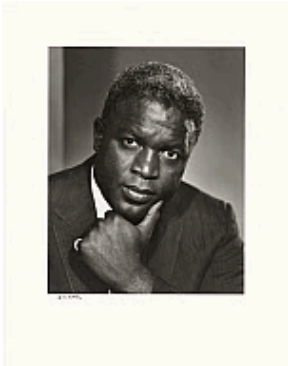

JACKIE ROBINSON

by Yousuf Karsh

1957

Gelatin silver print

Image: 24.1 x 19 cm (9 1/2 x 7 1/2")

Sheet: 35.3 x 27.5 cm (13 7/8 x 10 13/16")

Mount: 40.7 x 33 cm (16 x 13")

National Portrait Gallery, Smithsonian Institution; gift of Estrellita Karsh
in memory of Yousuf Karsh

NPG.2012.77.87