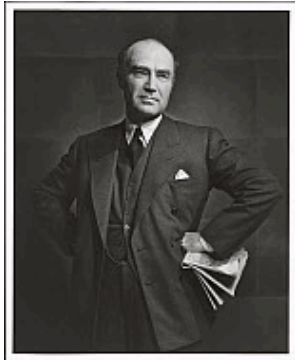

HENRY LUCE

by Yousuf Karsh

1944

Gelatin silver print

Image: 24 x 19.1 cm (9 7/16 x 7 1/2")

Sheet: 25.3 x 20.3 cm (9 15/16 x 8")

National Portrait Gallery, Smithsonian Institution; gift of Estrellita Karsh
in memory of Yousuf Karsh

NPG.2012.77.69