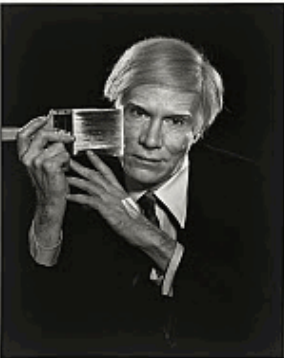

ANDY WARHOL

by Yousuf Karsh
1979

Gelatin silver print

Image: 49.6 x 39.8 cm (19 1/2 x 15 11/16")

Sheet: 50.3 x 40.5 cm (19 13/16 x 15 15/16")

Mount: 55.9 x 45.8 cm (22 x 18 1/16")

National Portrait Gallery, Smithsonian Institution; gift of Estrellita Karsh
in memory of Yousuf Karsh

NPG.2012.77.102