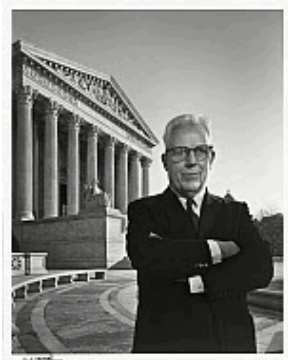

EARL WARREN

by Yousuf Karsh

1965

Gelatin silver print

Image: 33 x 26 cm (13 x 10 1/4")

Sheet: 42.8 x 35 cm (16 7/8 x 13 3/4")

Mount: 48.2 x 40.6 cm (19 x 16")

National Portrait Gallery, Smithsonian Institution; gift of Estrellita Karsh
in memory of Yousuf Karsh

NPG.2012.77.103